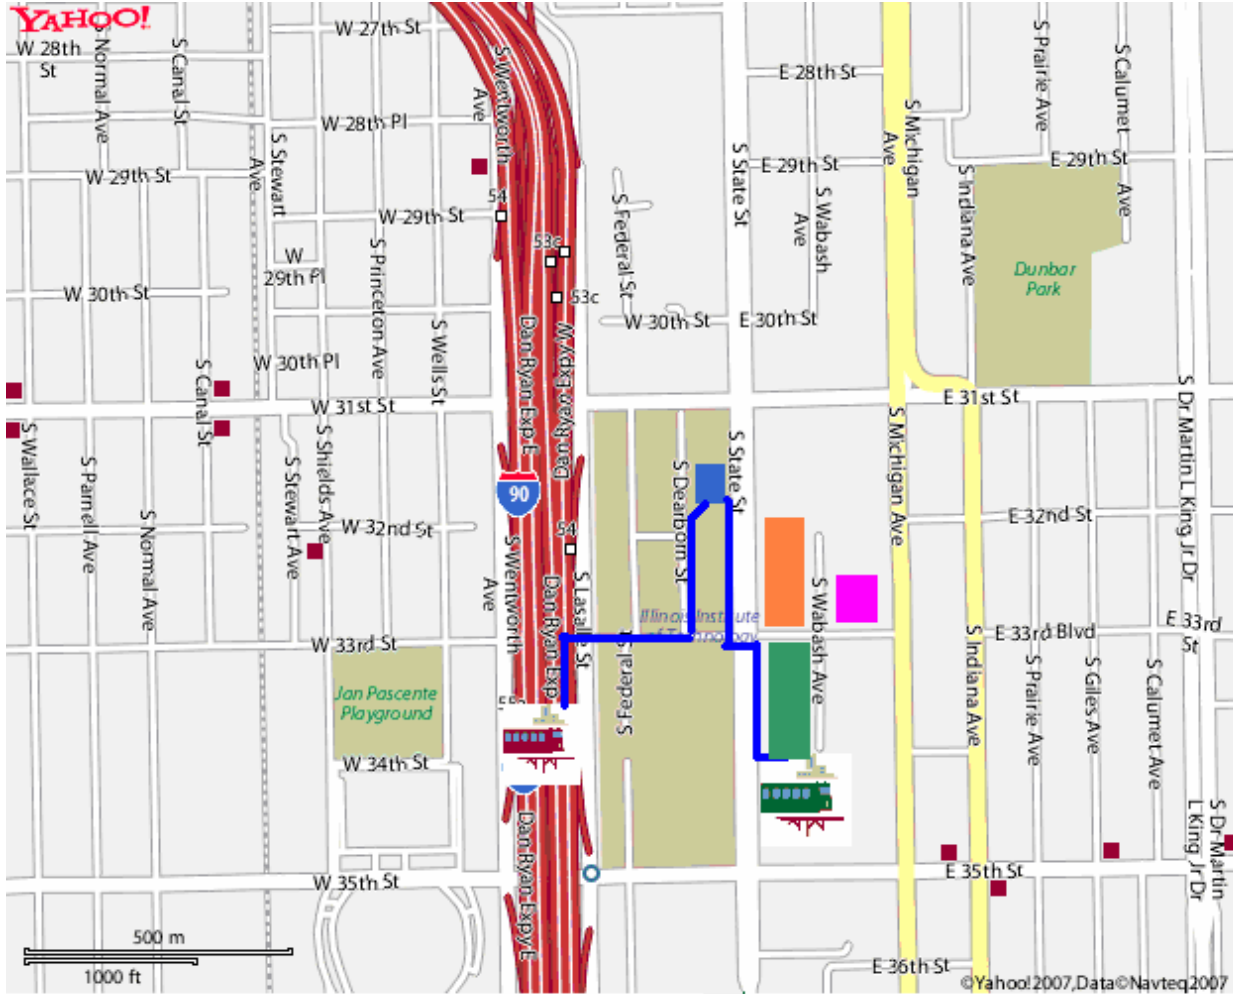

## Directions from CTA El Stations to Conference Site

 How to get to conference site: Engineering One (E1) building  on IIT campus

CTA Green line stop: 35<sup>th</sup>-Bronzeville-IIT (exit at north end – 34<sup>th</sup> Street)

CTA Red line stop: Sox-35<sup>th</sup> (exit at north end – 33<sup>rd</sup> Street)

IIT dorms: SSV (new)  and MSV (traditional) 

IIT campus center (some food service) 